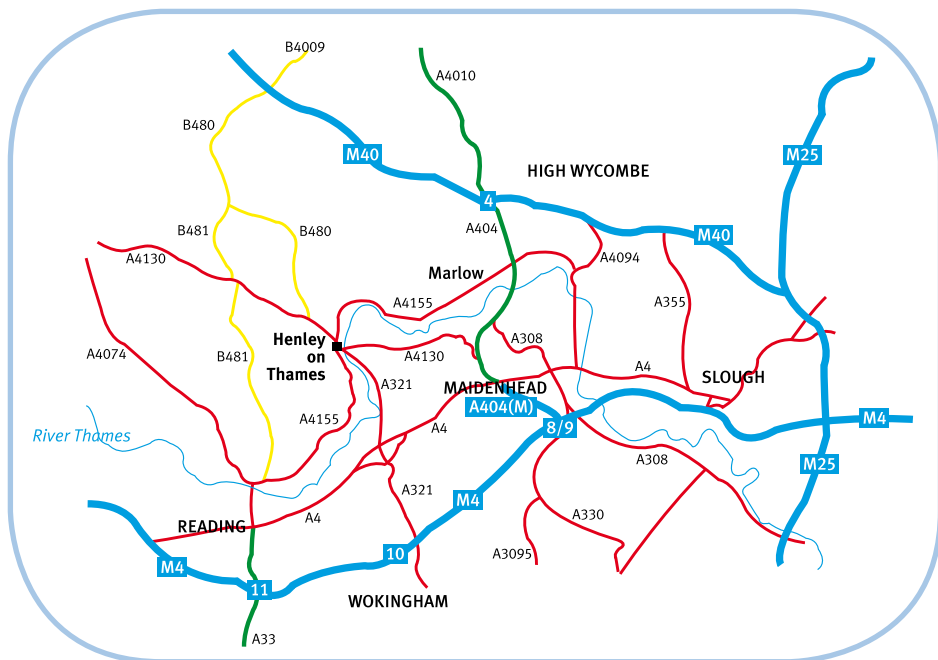

CD Team - How to find us

Reception and Visitors

CD Team Ltd
Team House,
1 Fairview Estate
Henley-on-Thames
Oxfordshire, RG9 1HE

*Deliveries Only

Rear of Fairview Estate,
Newtown Road, pull in
on the left just before
the Invesco barriers

By Road

From M4/London/Heathrow

Leave the M4 at junction 8/9 signposted Henley via the A404(M). Take the A4130 into Henley.

From M4

Leave the M4 at junction 10 signposted Reading via the A329(M). Follow the Henley signs via the A4 and A321 through Wargrave, then join the A4130 towards Henley Bridge.

From M40

Leave the M40 at junction 4. Take the A404 dual carriageway signposted Henley. Take the A4130 into Henley.

From M25/North

Leave the M25 at junction 16. Take the M40 signposted Oxford. Follow the directions above from M40.

From M25/South

Leave the M25 at junction 15. Take the M4 west. Follow the directions above from M4.