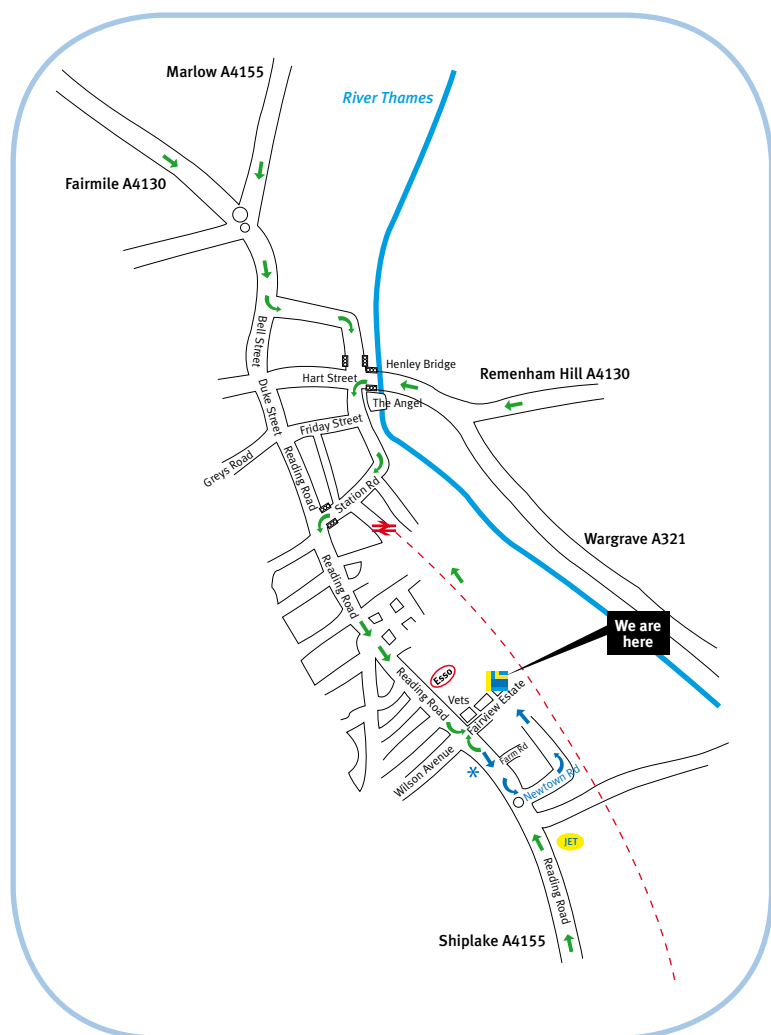

CD Team - How to find us

Reception and Visitors

CD Team Ltd
Team House,
1 Fairview Estate
Henley-on-Thames
Oxfordshire, RG9 1HE

*Deliveries Only

Rear of Fairview Estate,
Newtown Road, pull in
on the left just before
the Invesco barriers

By Road

From M4/London/Heathrow

Leave the M4 at junction 8/9 signposted Henley via the A404(M). Take the A4130 into Henley.

From M4

Leave the M4 at junction 10 signposted Reading via the A329(M). Follow the Henley signs via the A4 and A321 through Wargrave, then join the A4130 towards Henley Bridge.

From M40

Leave the M40 at junction 4. Take the A404 dual carriageway signposted Henley. Take the A4130 into Henley.

From M25/North

Leave the M25 at junction 16. Take the M40 signposted Oxford. Follow the directions above from M40.

From M25/South

Leave the M25 at junction 15. Take the M4 west. Follow the directions above from M4.