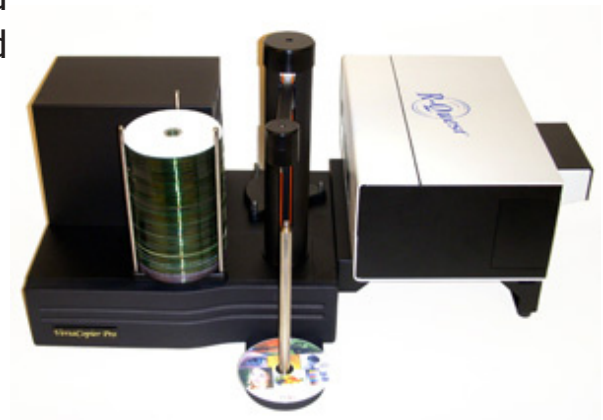

# VersaCopier Pro

The VersaCopier Pro is a professional, medium to high volume, disc duplication and print solution, perfect for office desktop and production environments.

**Book a demo**  
**Call 01491 63 63 73**

## Features

- VersaPro PC Included (2GB of RAM and 2 x 250GB hard drives)
- 150 Disc Capacity and 4 drives
- Copy Speed per hour: 14 DVDs / 28 CDs / 12 BD-R
- DVD-R, DVD+R, DL DVD-R, DL DVD+R and CD-R
- Blu-ray upgrade available BD-R, BD-RW
- 160GB storage
- Integrated high quality inkjet or thermal printer
- Multiple job processing and unlimited job queuing

## Summary

The VersaCopier Pro provides high volume BD, DVD, and CD throughput at an affordable cost. If you need more, simply increase your capacity to 300 disc input/output using two VersaCopier Pros connected to the supplied Versa Pro PC. The publishing software offers users a very friendly interface to setup duplication jobs, create print labels, and monitor the systems activity.